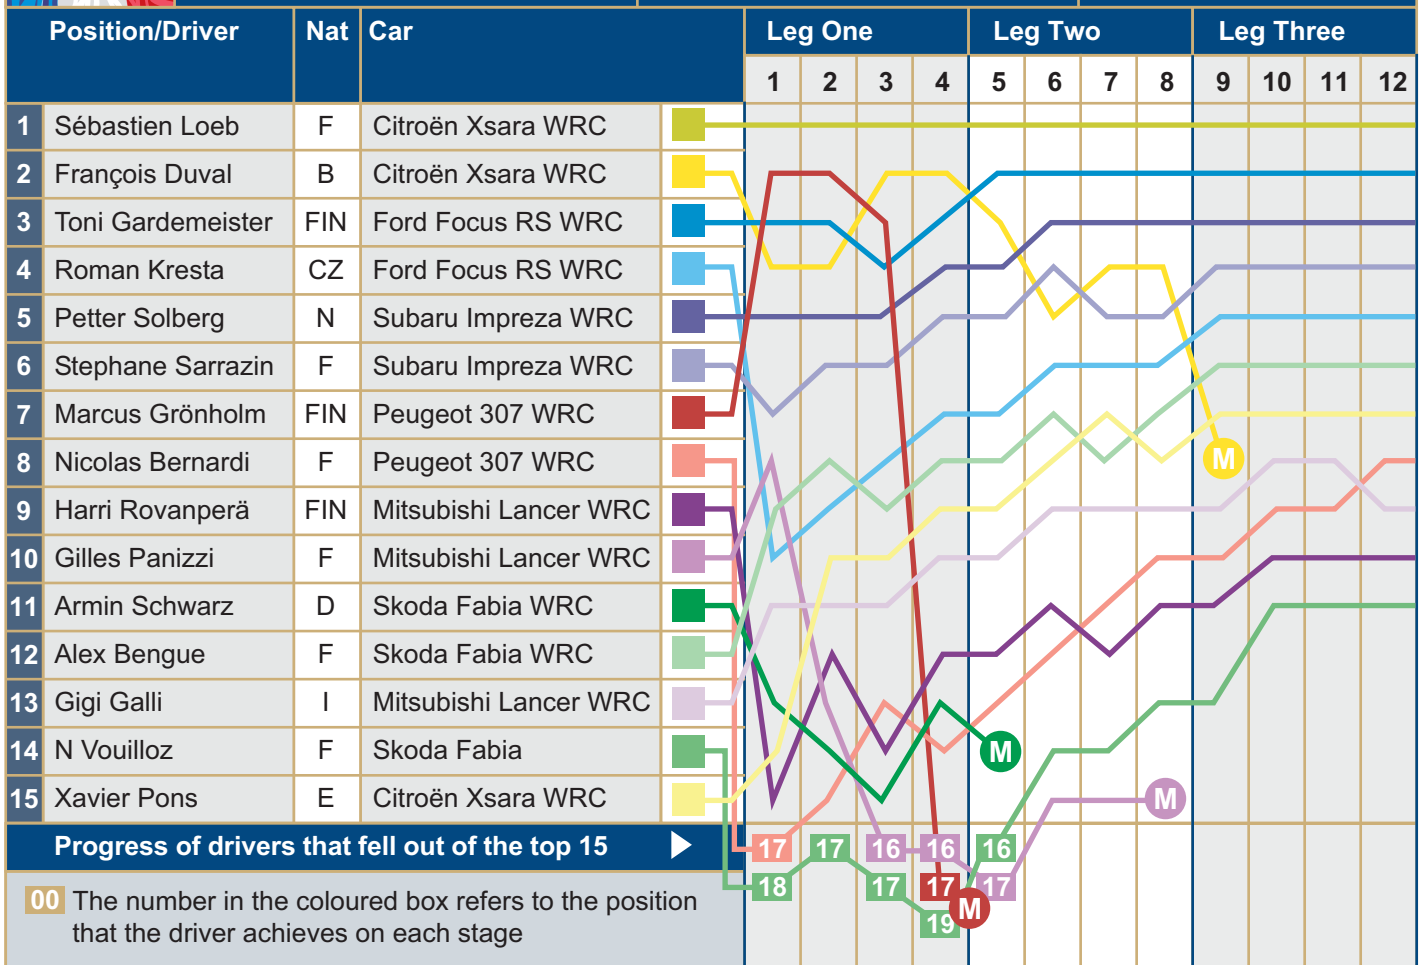

Rallye de France - Tour de Corse 2005

Round 14, October 20 - 23,
2005, Corsica

Overall positions
Stage-by-stage

Key

M	W	E		
Mechanical failure	Withdrawn	Excluded	Spin	Off Road