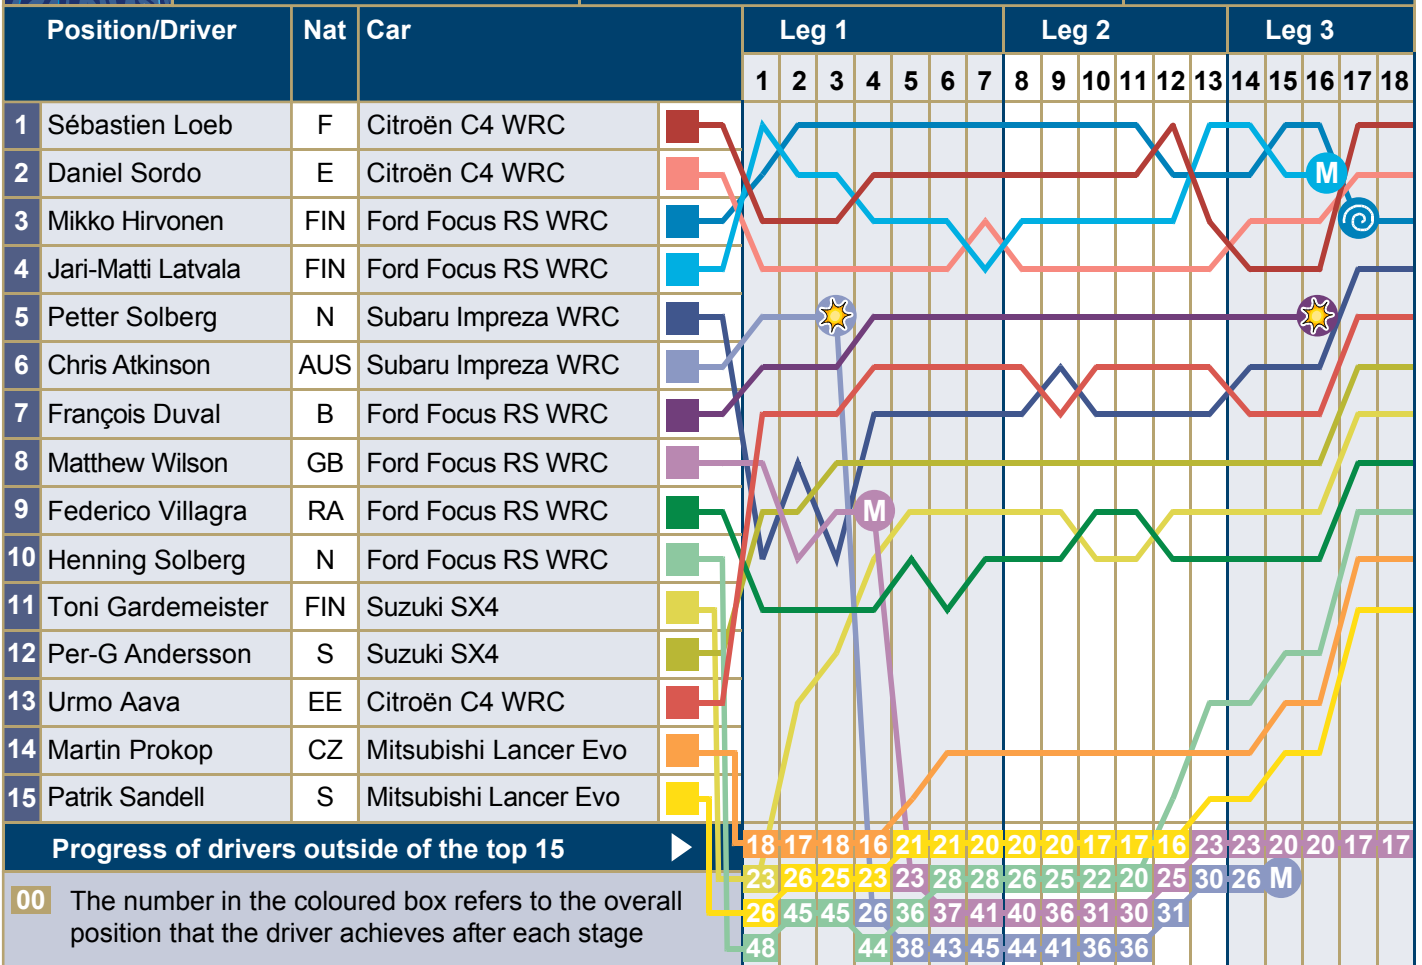

2008 Rally New Zealand

Round 11, August 28 - 31, 2008,
Mystery Creek, New Zealand.

Overall positions
Stage-by-stage

Key

M	W	E		
Mechanical failure	Withdrawn	Excluded	Spin	Off Road