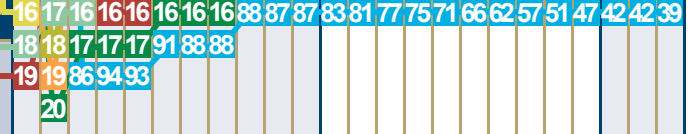

2008 Neste Oil Rally Finland

Round 9, 01 - 03 August 2008,
Jyväskylä, Finland

Overall positions
Stage-by-stage

Position/Driver	Nat	Car	Day 1										Day 2										Day 3			
			1	2	3	4	5	6	7	8	9	10	11	12	13	14	15	16	17	18	19	20	21	22	23	24
1 Sébastien Loeb	F	Citroën C4 WRC																								
2 Daniel Sordo	E	Citroën C4 WRC																								
3 Mikko Hirvonen	FIN	Ford Focus RS WRC																								
4 Jari-Matti Latvala	FIN	Ford Focus RS WRC																								
5 Petter Solberg	N	Subaru Impreza WRC																								
6 Chris Atkinson	AUS	Subaru Impreza WRC																								
7 Gigi Galli	I	Ford Focus RS WRC																								
8 Henning Solberg	N	Ford Focus RS WRC																								
9 Federico Villagra	RA	Ford Focus RS WRC																								
10 Luis P-Companc	RA	Ford Focus RS WRC																								
11 Toni Gardemeister	FIN	Suzuki SX4																								
12 Per-G Andersson	S	Suzuki SX4																								
13 Conrad Rautenbach	RA	Citroën C4 WRC																								
14 Matthew Wilson	GB	Ford Focus RS WRC																								
15 Matti Rantanen	FIN	Ford Focus RS WRC																								

Progress of drivers outside of the top 15

00 The number in the coloured box refers to the overall position that the driver achieves after each stage

Key

- M**
Mechanical failure
- W**
Withdrawn
- E**
Excluded
- Spin
- Off Road